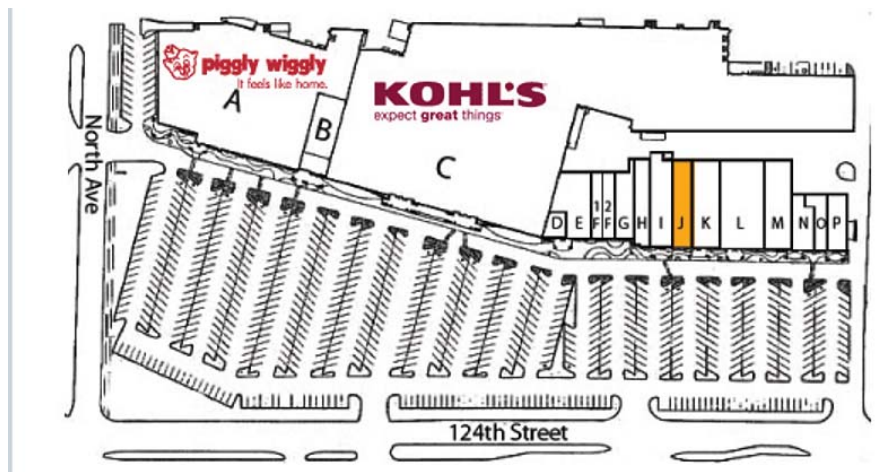

NOW AVAILABLE ELMBROOK SHOPPING CENTER 124TH. - BROOKFIELD, WI

Address: 2435, 124th St. - Brookfield, WI

Suite Number: J

Space: 4,445 Sq. Ft.

Dimensions: 127' x 35'

Property Description: Inline retail suite available at Elmbrook Shopping Center, anchored by Kohls Department Store and Piggly Wiggly Grocery.

Elmbrook Plaza is home to the First & Original Kohls Store, Piggly Wiggly Food Market, Hallmark Gifts, Weight Watchers, Concentra Medical Center and more, located on the NW Corner of 124th St. & North Ave. in Brookfield, WI.

Located on 2 intersecting thoroughfares in Brookfield, WI;

Great Location and visibility on 124th St. & W. North Ave.

Traffic Counts: 124th St 14,800 VPD (2014)

Traffic Counts: W. North Ave. 20,400 VPD (2014)