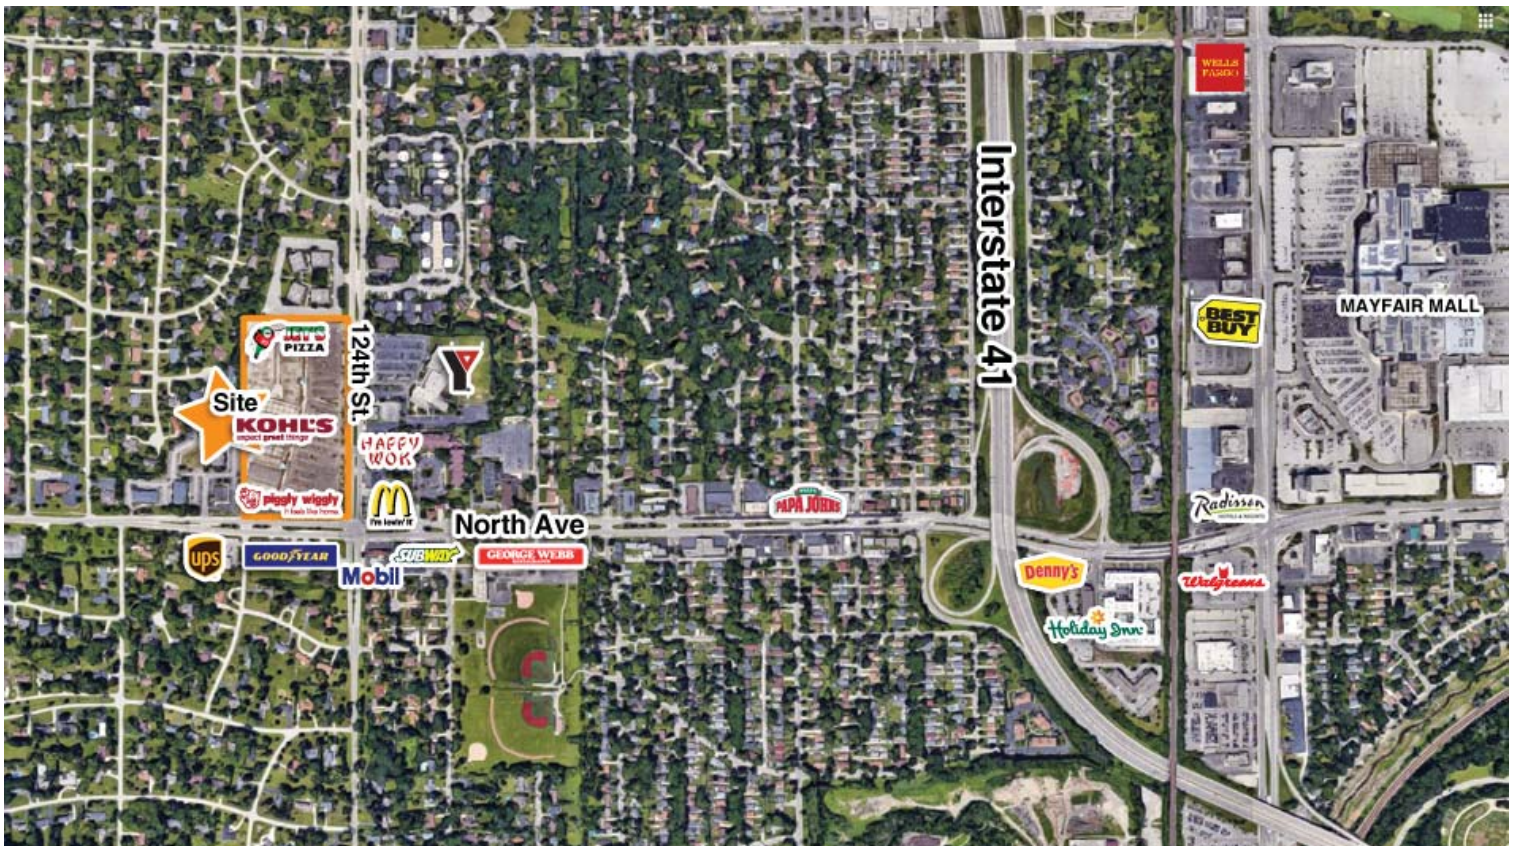

NOW AVAILABLE ELMBROOK SHOPPING CENTER 124TH. - BROOKFIELD, WI

ALEXANDER & BISHOP

LEASING CONTACT - PETER JUNGBACKER - PJUNGBACKER@ALEXANDERBISHOP.COM / (920) 203-1790